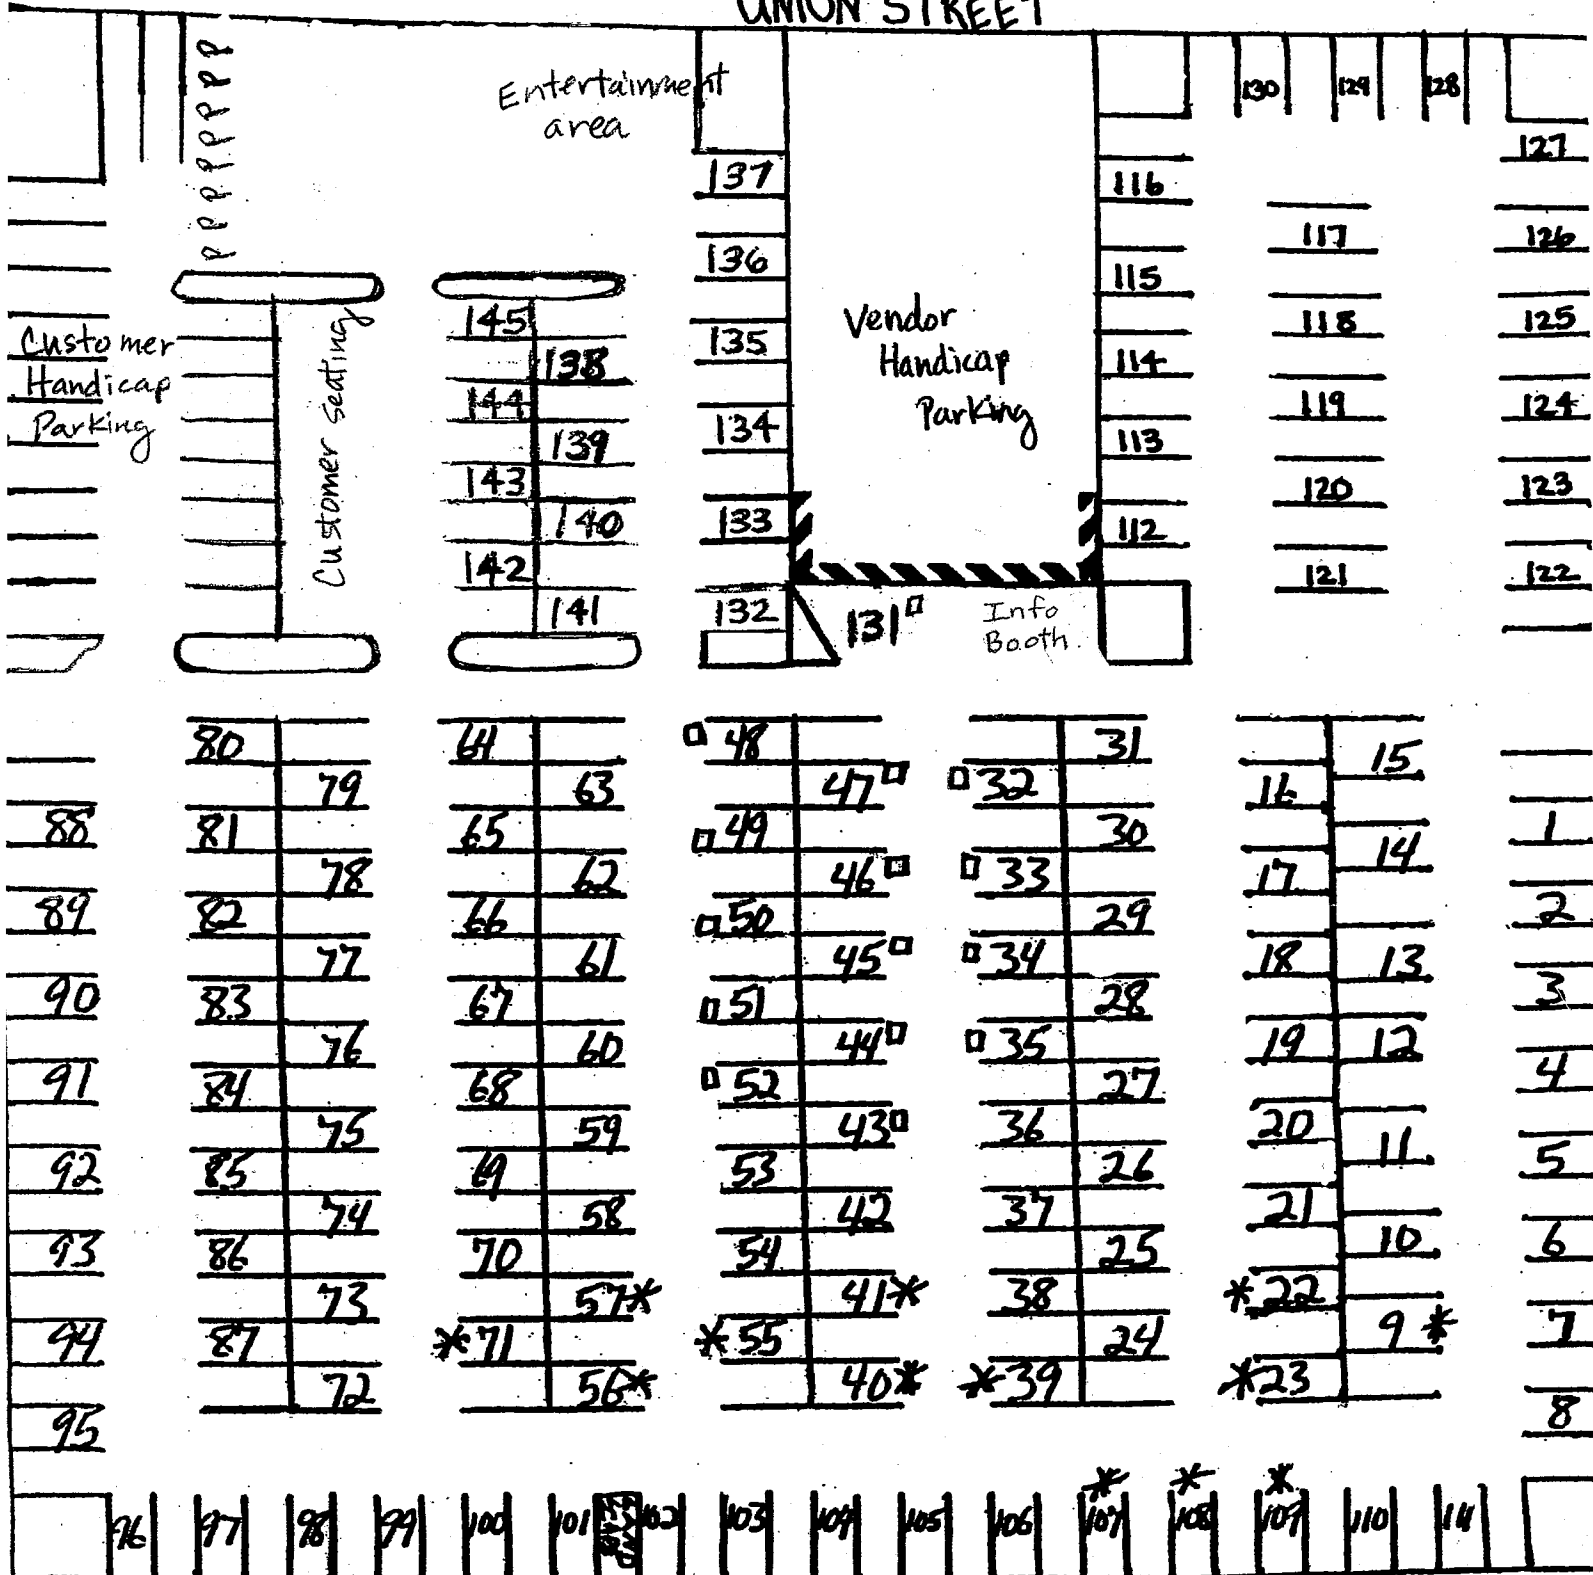

UNION STREET

* Shade Spots - For Produce / Cat Flowers

□ Food Court MARION STREET

P = port-a-potties